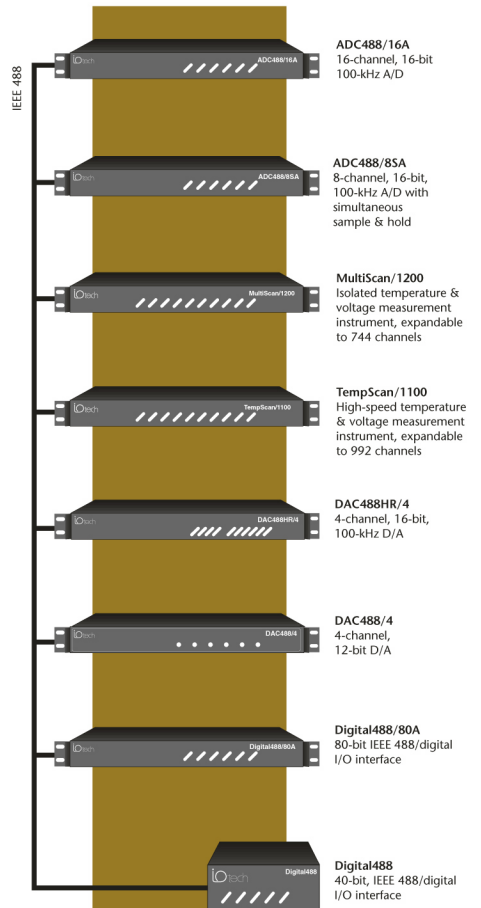

IEEE 488/Serial Interfaces & Instruments for Systems Applications

IEEE 488 Control Hardware

IEEE 488 Support Products

IEEE 488 Data Acquisition Instruments

www.iotech.com/ieeesupport