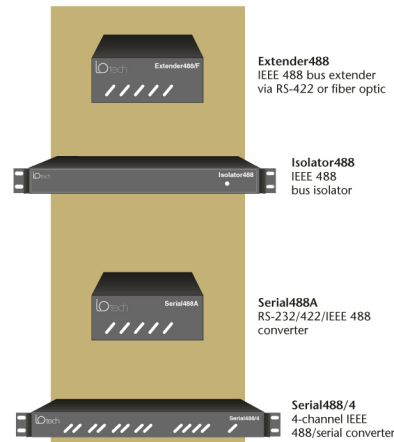

IEEE 488/Serial Interfaces & Instruments for Systems Applications

IEEE 488 Control Hardware

IEEE 488 Support Products

IEEE 488 Data Acquisition Instruments

www.iotech.com/ieeesupport